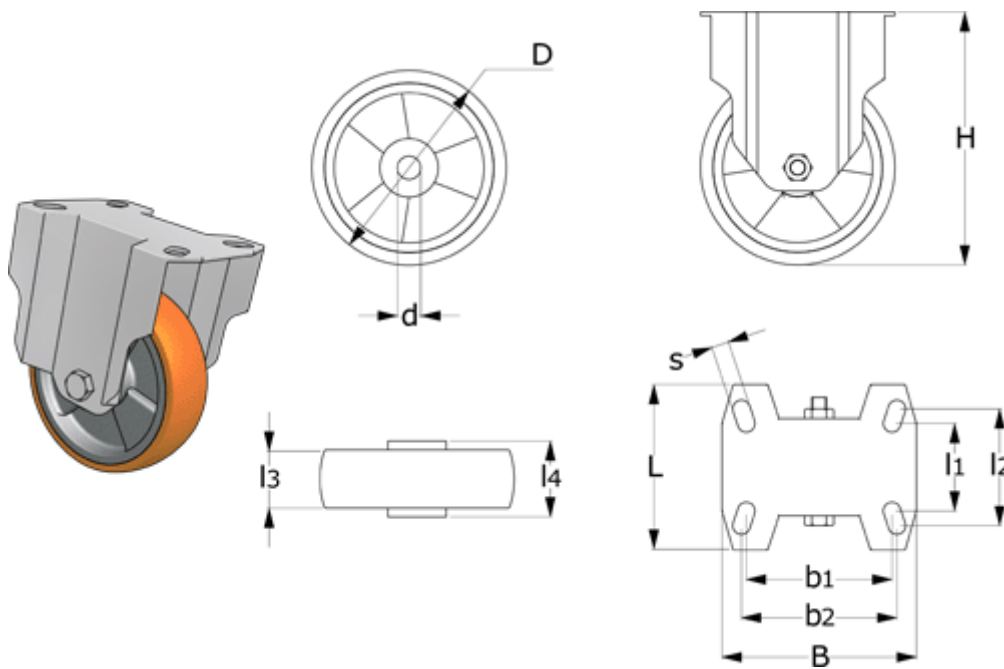

Data Sheet

Article number: 2314451651

Description: E+G Aluminium wheel 451651
RE.F5-080-PSL Fixed plate

Measures

B	= 100	L	= 85	Weight (g) = 520
b1	= 75	l1	= 45	
b2	= 80	l2	= 60	
Code	= 451651	l3	= 25	
D	= 80	l4	= 30	
d	= 12	Rolling resistance (N)	= 1500	
Dynamic load (N)	= 2000	s	= 9	
H	= 107	Type	= RE.F5-080-PSL	